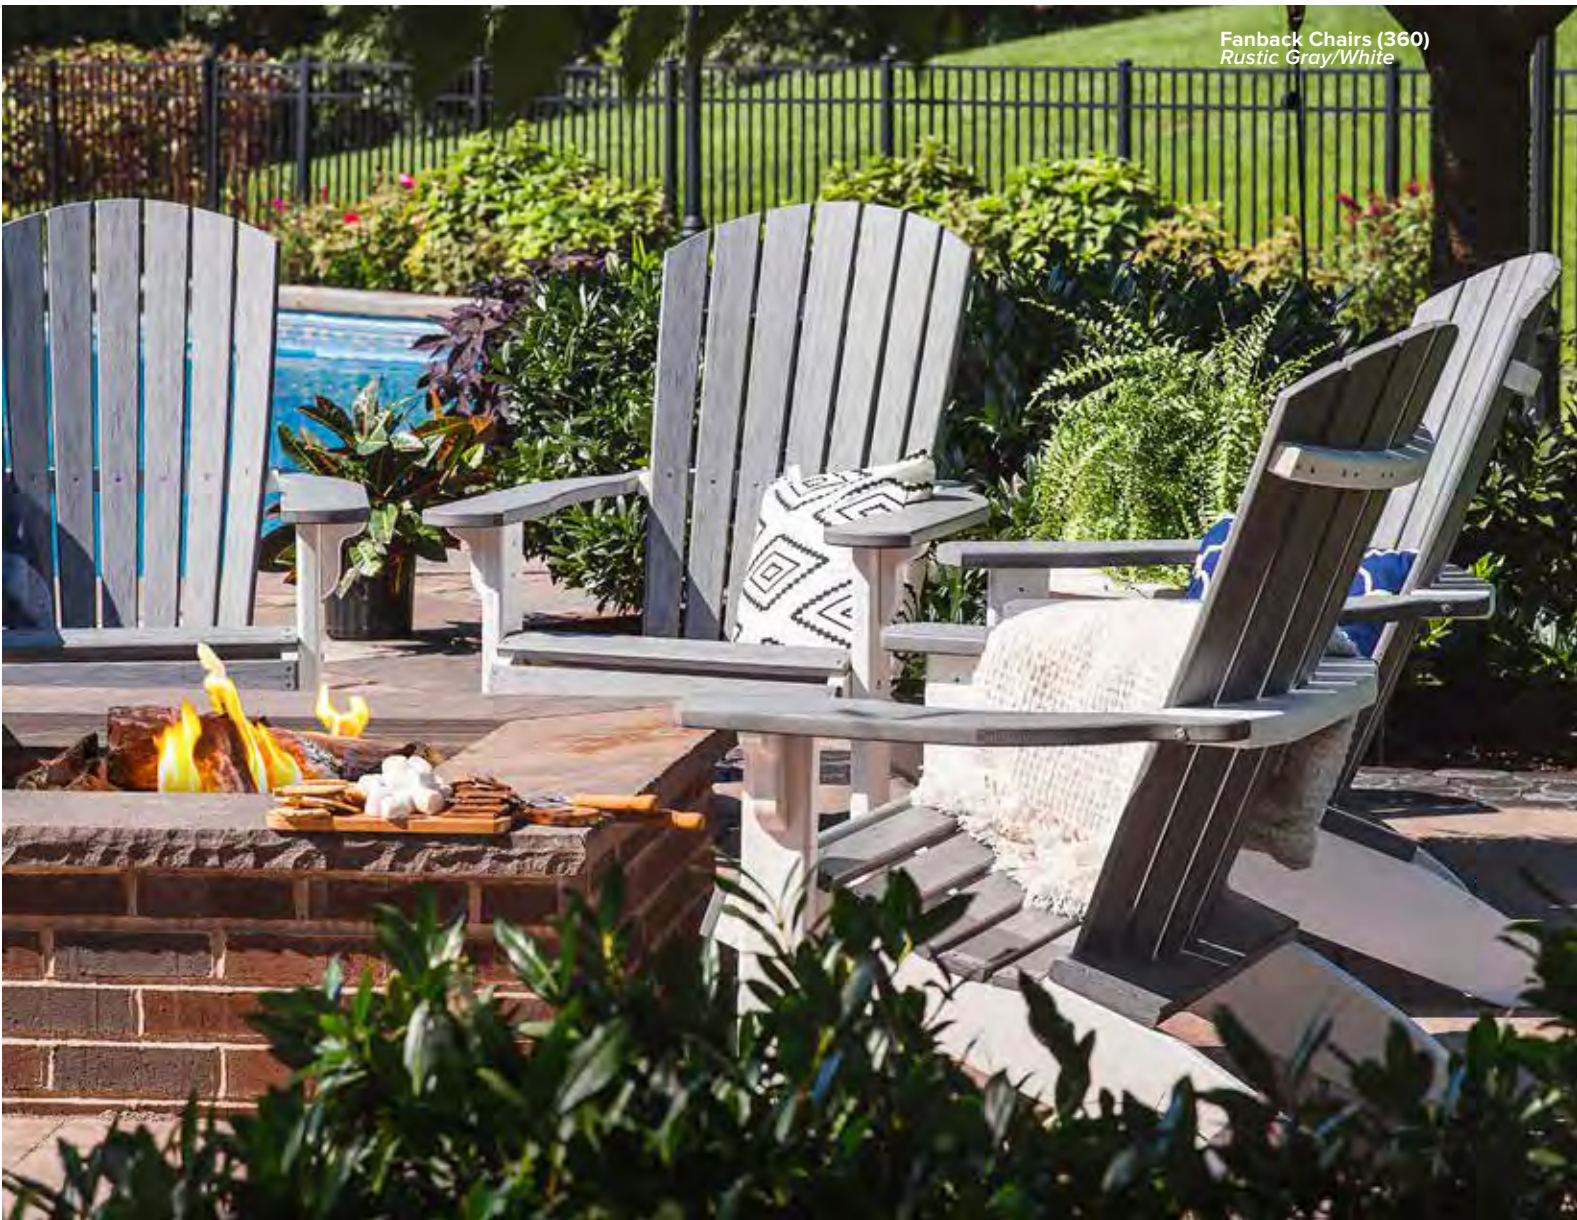

Rustic Burgundy

Rustic Nutmeg

Rustic Gray

FANBACK CHAIR

The Fanback Chair is our signature chair and best seller. Based on the Adirondack style chair, this chair features an elegantly curved back with a gently sloping seat. These chairs are extremely comfortable, making it the ideal choice for the beach, decks or patios.