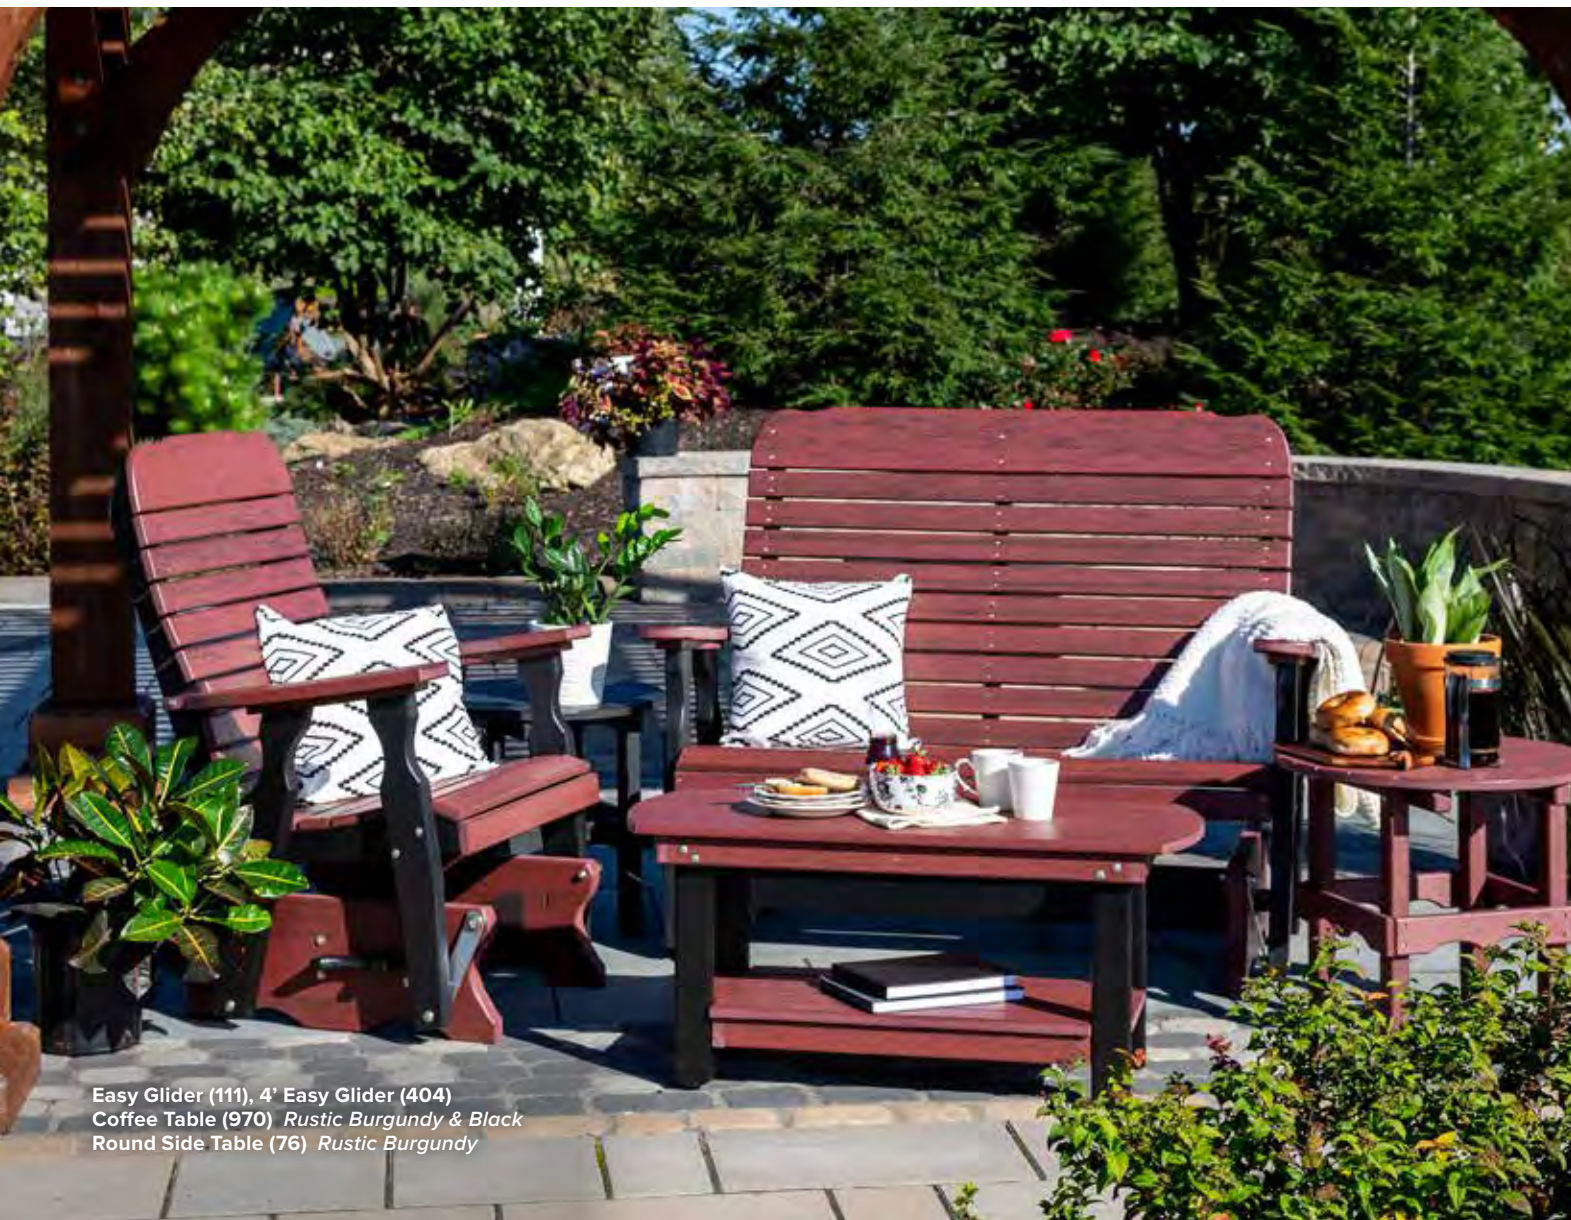

Easy Glider (111), 4' Easy Glider (404)
Coffee Table (970) *Rustic Burgundy & Black*
Round Side Table (76) *Rustic Burgundy*