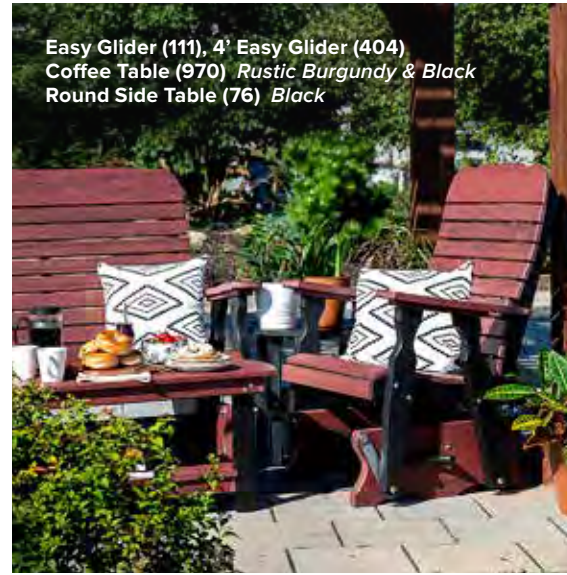

Easy Glider (111), 4' Easy Glider (404)
Coffee Table (970) Rustic Burgundy & Black
Round Side Table (76) Black

4' Easy Glider (404), Easy Glider (111)
Cedar & Black
Conversation Table (69) Cedar

With its curved seat and contoured back, the Easy Chair is a relaxing experience. Not only does this chair come in extra wide, it is also a great chair for a taller person.